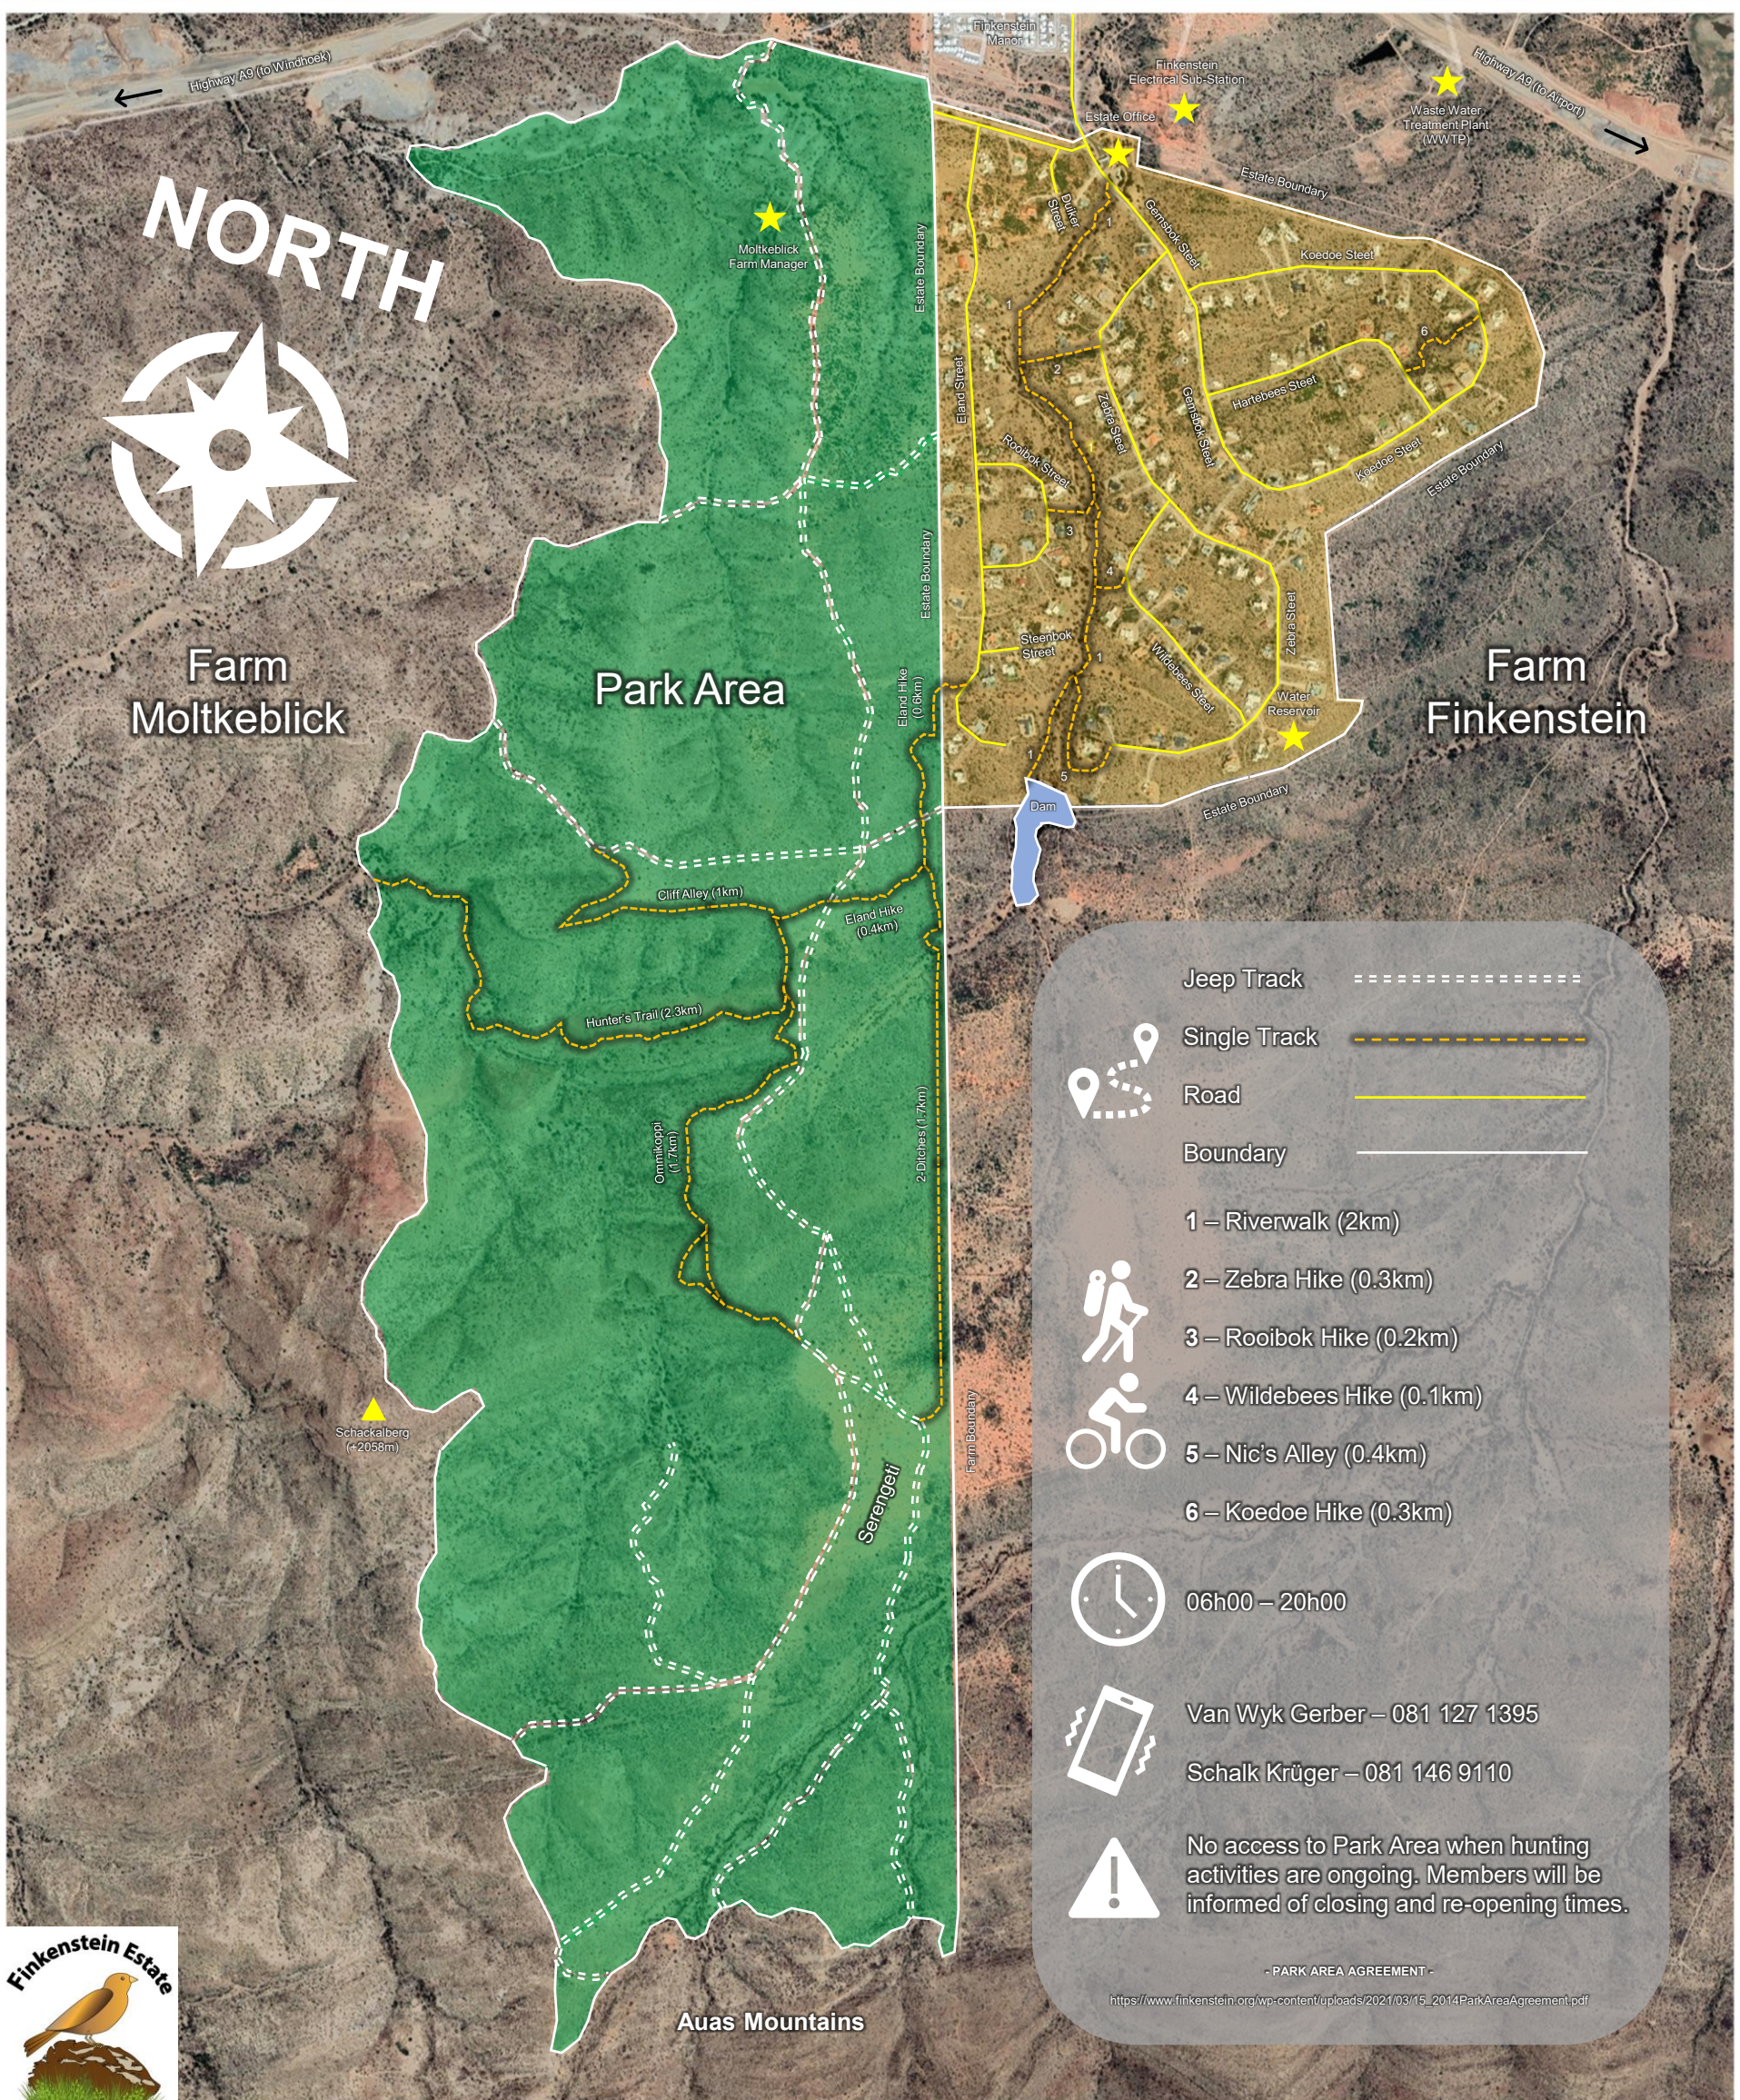

Finkenstein Estate & Park Area Map

Farm Moltkeblick

Park Area

Farm Finkenstein

-  Jeep Track =====
-  Single Track -----
-  Road —————
-  Boundary —————
-  1 – Riverwalk (2km)
-  2 – Zebra Hike (0.3km)
-  3 – Rooibok Hike (0.2km)
-  4 – Wildebees Hike (0.1km)
-  5 – Nic's Alley (0.4km)
-  6 – Koedoe Hike (0.3km)
-  06h00 – 20h00
-  Van Wyk Gerber – 081 127 1395
-  Schalk Krüger – 081 146 9110
-  No access to Park Area when hunting activities are ongoing. Members will be informed of closing and re-opening times.